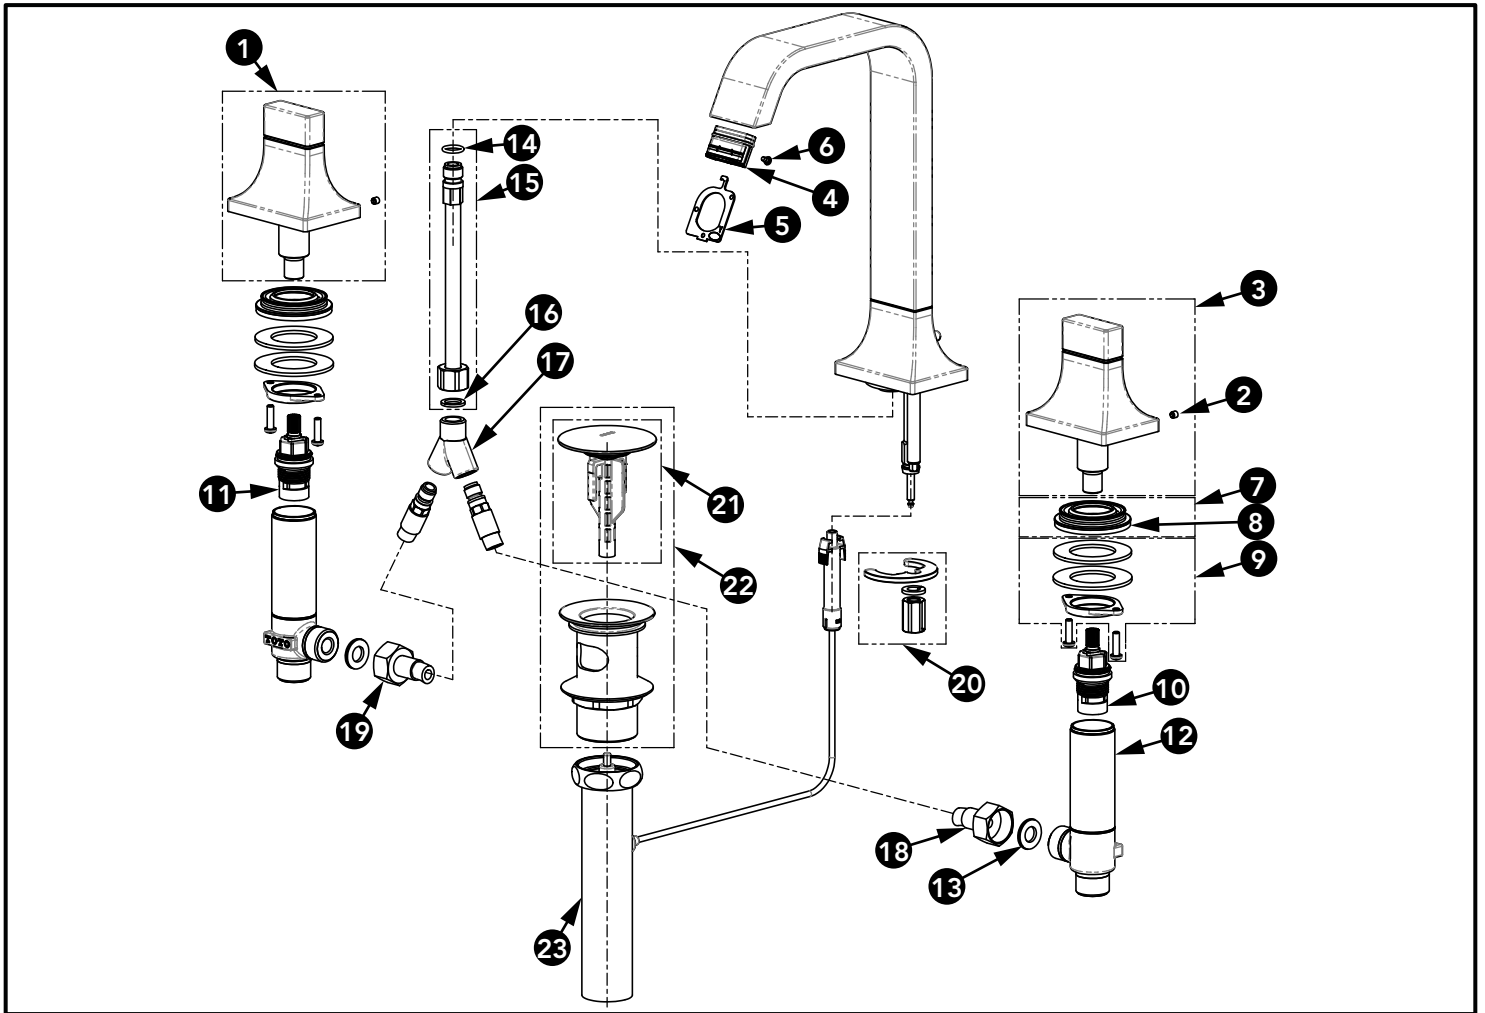

GC Widespread Lavatory Faucet

Item	Part	Description
1	THP5565#\$\$	Handle Assembly (HOT)
2	THP5162	Set Screw
3	THP5566#\$\$	Handle Assembly (COLD)
4	THP5548	1.2gpm Aerator
5	THP5549	Aerator Key
6	THP5483	Set Screw
7	THP5165	Collar of Handle Valve
8	THP5166	Foam Gasket of Collar
9	THP5167	Handle Mounting Hardware
10	THP4416	Cartridge, Cold
11	THP4417	Cartridge, Hot
12	THP5460	Valve Body
13	THP5171	Gasket (1pc)
14	THP5421	O-Ring (1pc)
15	THP5573	Connecting Hose
16	THP5574	Gasket (1pc)
17	THP5575	Pipe Adapter
18	THP5172	Supply Hose, Cold
19	THP5173	Supply Hose, Hot
20	THP5120	Spout Mounting Hardware
21	THP5537#\$\$	Plunger
22	THP5538#\$\$	Top Drain Assembly
23	THP5539	Bottom Drain Assembly

\* Please specify finish when ordering

LEGEND
\$\$ = Denotes Finish
#CP = Polished Chrome
#BN = Brushed Nickel
#PN = Polished Nickel