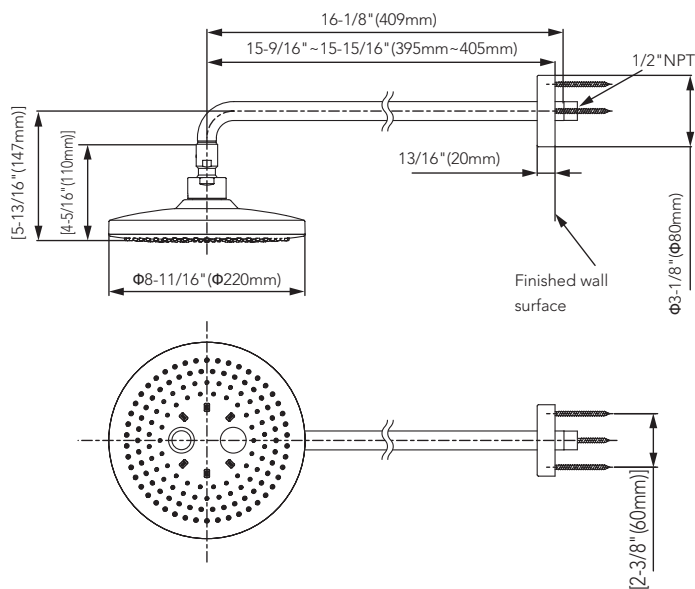

PRODUCT SPECIFICATION

Product shall be TOTO Model TBW01004U1#____.
Product shall have a maximum flow rate of 2.5 gpm (9.5 lpm). Product shall have a single spray. Product shall have 2 shower modes: Comfort Wave and Warm Spa. Product shall have 8.5" (220 mm) diameter spray face. Product shall have rubber nozzles to prevent lime scale build up. Product shall include matching escutcheon. Product shall have mode-switching push button. Product shower arm sold separately.

Comfort Wave

Warm Spa

Please note the following components are sold separately

TBW07025U: Rain Shower Arm Wall Mount 16"

TS110MC6: Rain Shower Arm Ceiling Mount 6"

TBW01004U1

Round Showerhead 2 Mode

SPECIFICATIONS

Material	ABS & POM
Maximum Flow Rate	2.5 gpm (9.5 lpm)
Warranty	Limited Lifetime for Residential Use One Year for Commercial Use
Shipping Weight	4.5 lbs
Shipping Dimensions	14-1/4"L x 10-3/4"W x 7"H

INSTALLATION NOTES

Use with TBW07025U: Rain Shower Arm Wall Mount 16" or TS110MC6: Rain Shower Arm Ceiling Mount 6" (Sold separately)

DIMENSIONS

Note: The unit of above dimension is inch (mm); the dimension in [] is for reference only. Shower arm and mounting bracket are not included.