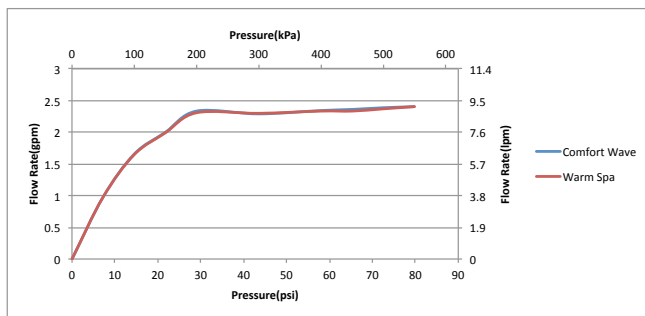

TBW01004U1

Round Showerhead 2 Mode

SPECIFICATIONS

Material	ABS & POM
Maximum Flow Rate	2.5 gpm (9.5 lpm)
Warranty	Limited Lifetime for Residential Use One Year for Commercial Use
Shipping Weight	4.5 lbs
Shipping Dimensions	14-1/4"L x 10-3/4"W x 7"H

INSTALLATION NOTES

Use with TBW07025U: Rain Shower Arm Wall Mount 16" or TS110MC6: Rain Shower Arm Ceiling Mount 6" (Sold separately)