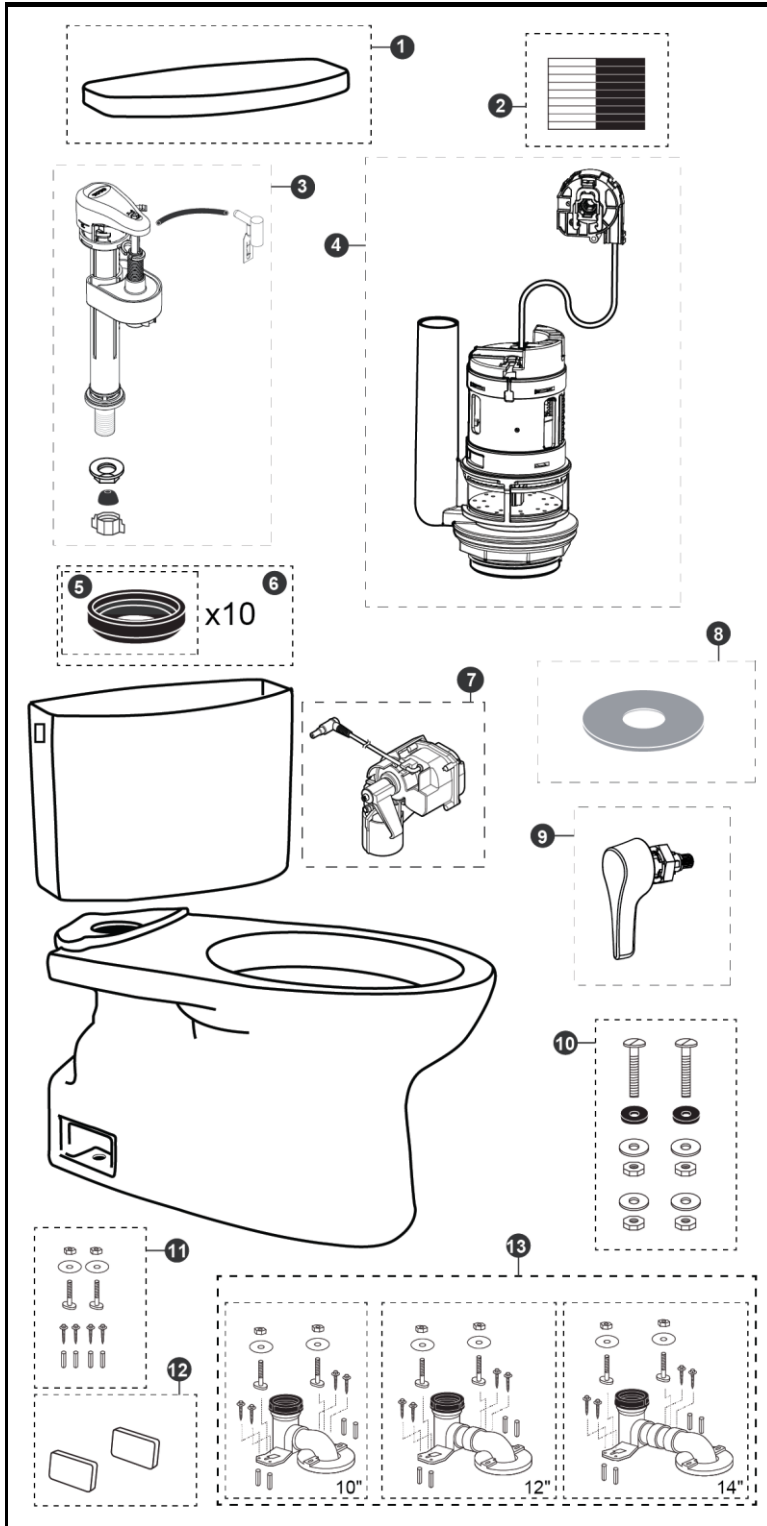

**Vespin® II 1G & Vespin® II 1G Washlet+
 1.0 Gpf Toilet, Elongated, Tornado Flush, Right
 Hand Trip Lever, UniFit Rough-In, Universal Height
 (including CEFIONTECT® and Autoflush)**

Item	Part	Description
1	TCU453CRU#01	Tank Lid w/ Velcro Tape - Cotton
	TCU453CRU#03	Tank Lid w/ Velcro Tape - Bone
	TCU453CRU#11	Tank Lid w/ Velcro Tape - Colonial White
	TCU453CRU#12	Tank Lid w/ Velcro Tape - Sedona Beige
	TCU453CRU#51	Tank Lid w/ Velcro Tape - Ebony
2	THU107	Velcro Tape
3	TSU83.30-A	Fill Valve for Flapper Type
4	THU456R-A	Flush Valve Tower Assembly
	THU491	Flush Valve Tower Assembly for RH Trip Lever
5	9BU024E	Tank to Bowl Gaskets
6	THU131	Tank to Bowl Gaskets (10 pieces)
7	THU766	Autoflush unit
8	THU474	Seal Gasket for Flush Valve
9	THU485#CP	Trip Lever Handle Assembly - Chrome Plated
	THU485#01	Trip Lever Handle Assembly - Cotton
	THU485#BN	Trip Lever Handle Assembly - Brushed Nickel
	THU485#PN	Trip Lever Handle Assembly - Polished Nickel
	THU492#01	Right Hand Trip Lever Handle - Cotton
	THU492#BN	Right Hand Trip Lever Handle - Brushed Nickel
	THU492#CP	Right Hand Trip Lever Handle - Chrome Plated
	THU492#PN	Right Hand Trip Lever Handle - Polished Nickel
10	TSU01D	Tank Mounting Kit
11	THU020	Unifit Mounting Set
12	TCU884CV#01	Side Plates w/ Velcro Tape - Cotton
	TCU884CV#03	Side Plates w/ Velcro Tape - Bone
	TCU884CV#11	Side Plates w/ Velcro Tape - Colonial White
	TCU884CV#12	Side Plates w/ Velcro Tape - Sedona Beige
	TCU884CV#51	Side Plates w/ Velcro Tape - Ebony
13	TSU01W.10R	Unifit - 10" Rough-in
	TSU01W.12R	Unifit - 12" Rough-in
	TSU01W.14R	Unifit - 14" Rough-in